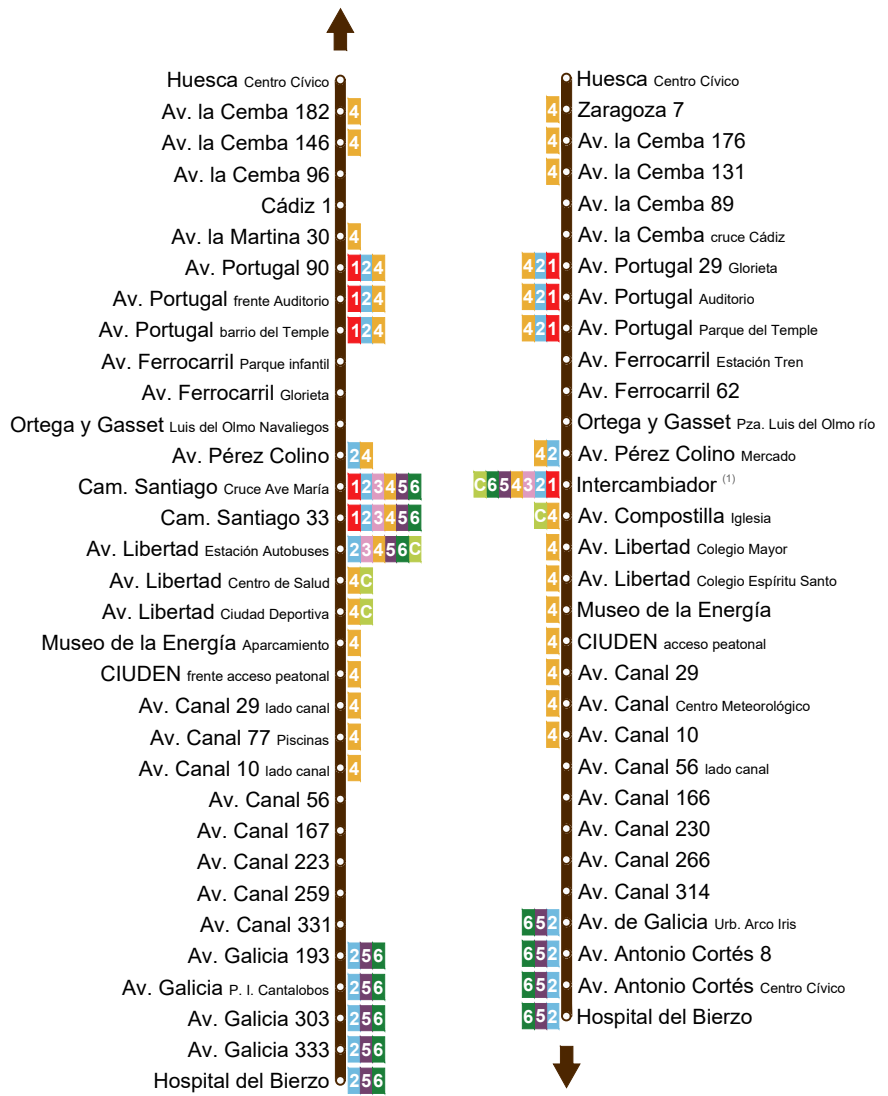

compra
y recarga

info

smt.ponferrada.org

 Ayuntamiento
de Ponferrada
SMT
Servicio Municipal de
Transportes Ponferrada

LA PLACA
FUENTESNUEVAS

7

FUENTESNUEVAS → LA PLACA

Horario aproximado de paso por parada

	LA PLACA Centro Cívico	Cam. Santiago Cruce Ave María	Hospital del Bierzo	
LUNES A VIERNES LABORABLES	FIN: Huesca 8:15, 9:35, 10:55, 12:15, 13:35, 14:55 16:15, 17:35, 18:55, 20:15, 21:35	8:00, 9:20, 10:40, 12:00, 13:20, 14:40 16:00, 17:20, 18:40, 20:00, 21:20	7:40, 9:00, 10:20, 11:40, 13:00, 14:20 15:40, 17:00, 18:20, 19:40, 21:00	
SÁBADOS LABORABLES	8:15, 9:35, 10:55, 12:15, 13:35, 14:55 16:15, 17:35, 18:55, 20:15, 21:35	8:00, 9:20, 10:40, 12:00, 13:20, 14:40 16:00, 17:20, 18:40, 20:00, 21:20	7:40, 9:00, 10:20, 11:40, 13:00, 14:20 15:40, 17:00, 18:20, 19:40, 21:00	
DOMINGOS Y FESTIVOS	9:35, 10:55, 12:15, 13:35, 14:55, 16:15 17:35, 18:55, 20:15, 21:35	9:20, 10:40, 12:00, 13:20, 14:40, 16:00 17:20, 18:40, 20:00, 21:20	10:20, 11:40, 13:00, 14:20, 15:40 17:00, 18:20, 19:40, 21:00	

LA PLACA FUENTESNUEVAS

LA PLACA → FUENTESNUEVAS

Horario aproximado de paso por parada

	SALIDAS: Huesca Centro Cívico	Intercambiador	Hospital del Bierzo	
LUNES A VIERNES LABORABLES	7:00, 8:20, 9:40, 11:00, 12:20, 13:40, 15:00 16:20, 17:40, 19:00, 20:20, 21:40 ⁽¹⁾	7:20, 8:40, 10:00, 11:20, 12:40, 14:00, 15:20 16:40, 18:00, 19:20, 20:40, 22:00 ⁽¹⁾	7:40, 9:00, 10:20, 11:40, 13:00, 14:20, 15:40 17:00, 18:20, 19:40, 21:00	
SÁBADOS LABORABLES	7:00, 8:20, 9:40, 11:00, 12:20, 13:40, 15:00 16:20, 17:40, 19:00, 20:20, 21:40 ⁽¹⁾	7:20, 8:40, 10:00, 11:20, 12:40, 14:00, 15:20 16:40, 18:00, 19:20, 20:40, 22:00 ⁽¹⁾	7:40, 9:00, 10:20, 11:40, 13:00, 14:20, 15:40 17:00, 18:20, 19:40, 21:00	
DOMINGOS Y FESTIVOS	9:40, 11:00, 12:20, 13:40, 15:00, 16:20 17:40, 19:00, 20:20, 21:40 ⁽¹⁾	10:00, 11:20, 12:40, 14:00, 15:20, 16:40 18:00, 19:20, 20:40, 22:00 ⁽¹⁾	10:20, 11:40, 13:00, 14:20, 15:40, 17:00 18:20, 19:40, 21:00	

(1) el servicio finaliza a las 22:00 en Intercambiador